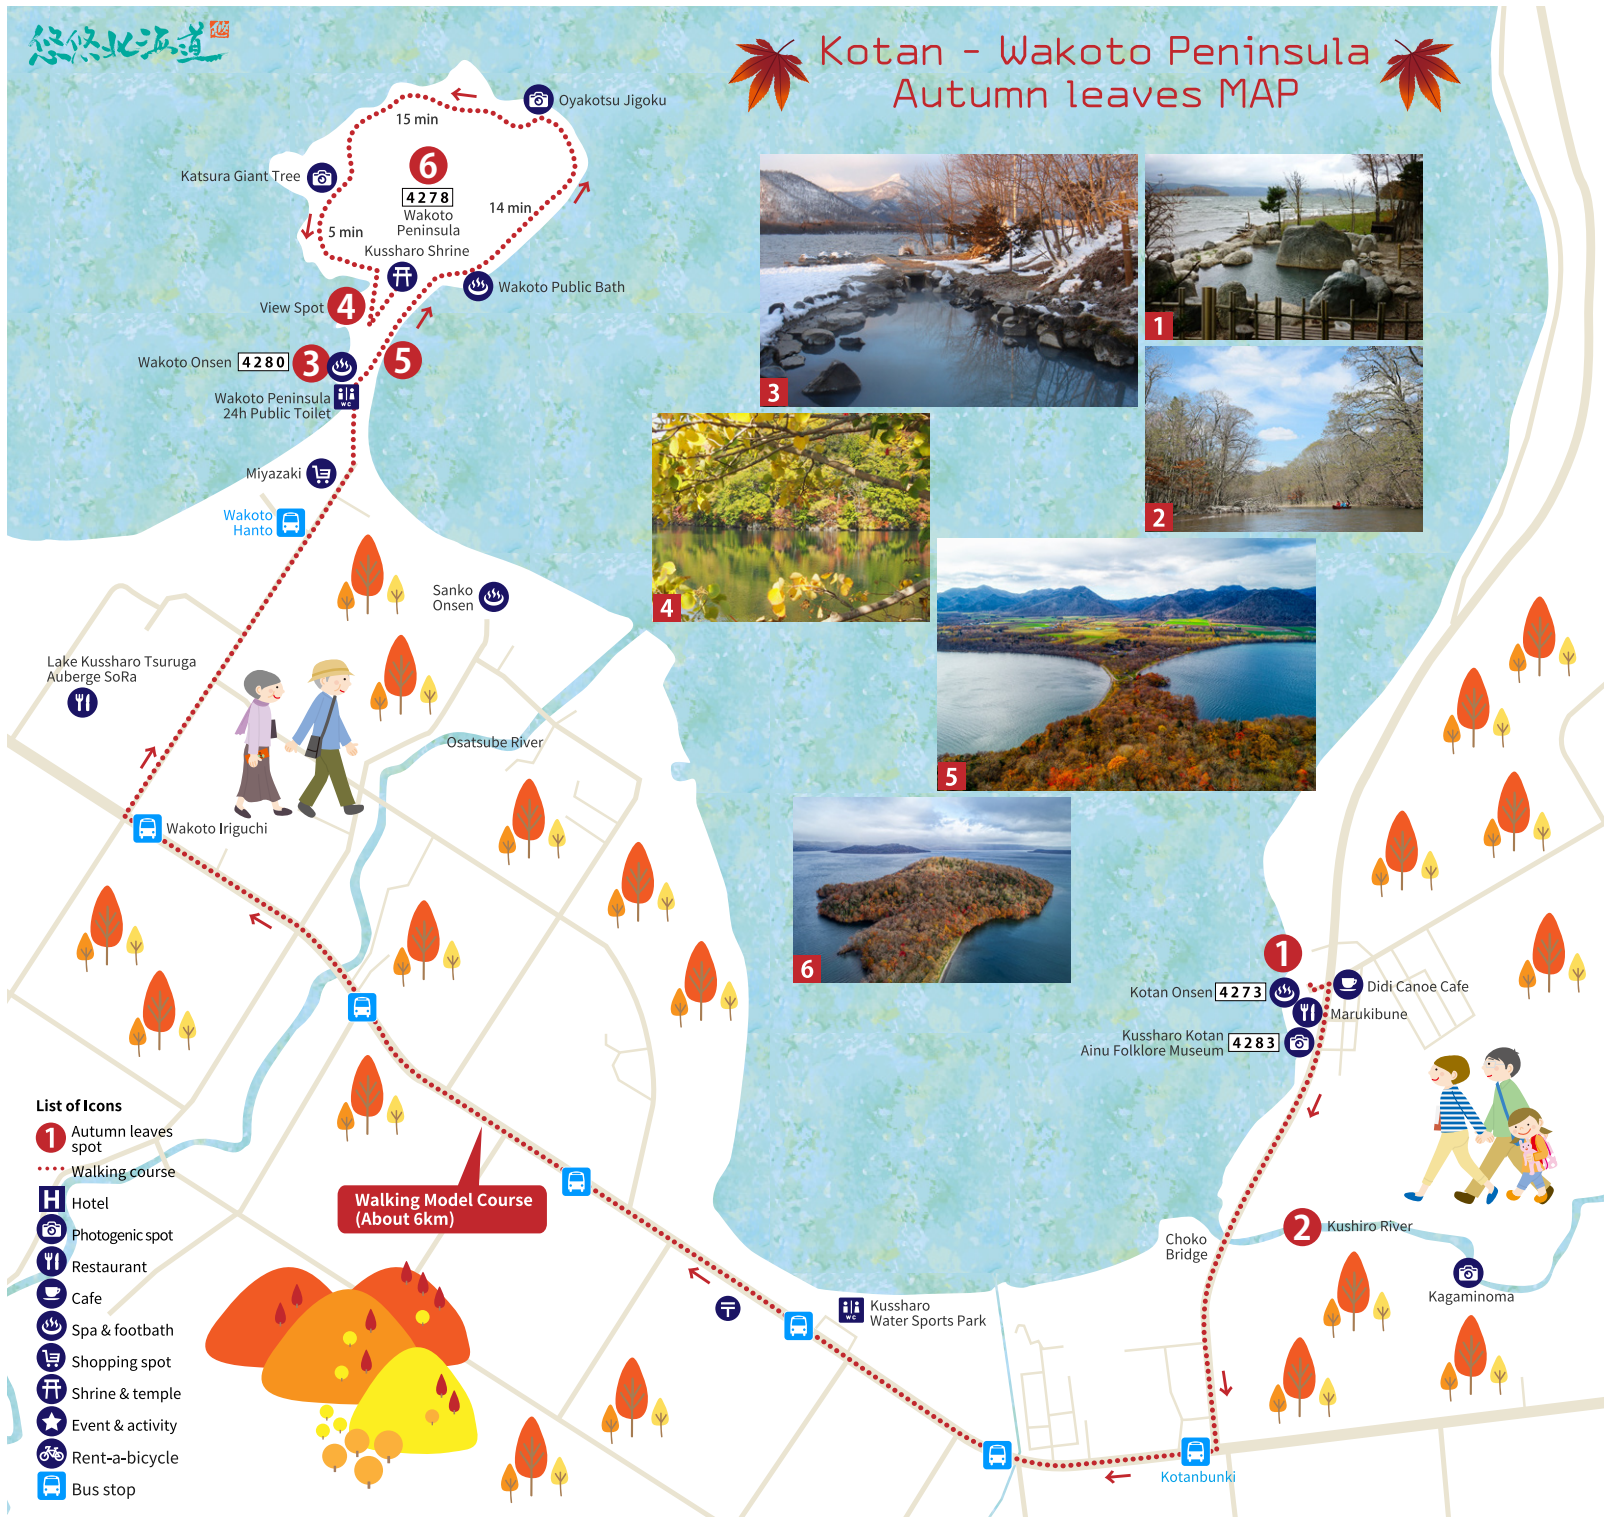

Kotan - Wakoto Peninsula Autumn leaves MAP

- List of Icons**
- 1 Autumn leaves spot
 - Walking course
 - H Hotel
 - Photogenic spot
 - Restaurant
 - Cafe
 - Spa & footbath
 - Shopping spot
 - Shrine & temple
 - Event & activity
 - Rent-a-bicycle
 - Bus stop

Search for Nearby Places

MAP Number Search

Sightseeing Spot

- 4283 Kussharo Kotan Ainu Folklore Museum
- 4278 Wakoto Peninsula

Hot Spring

- 4280 Wakoto Onsen
- 4273 Kotan Onsen