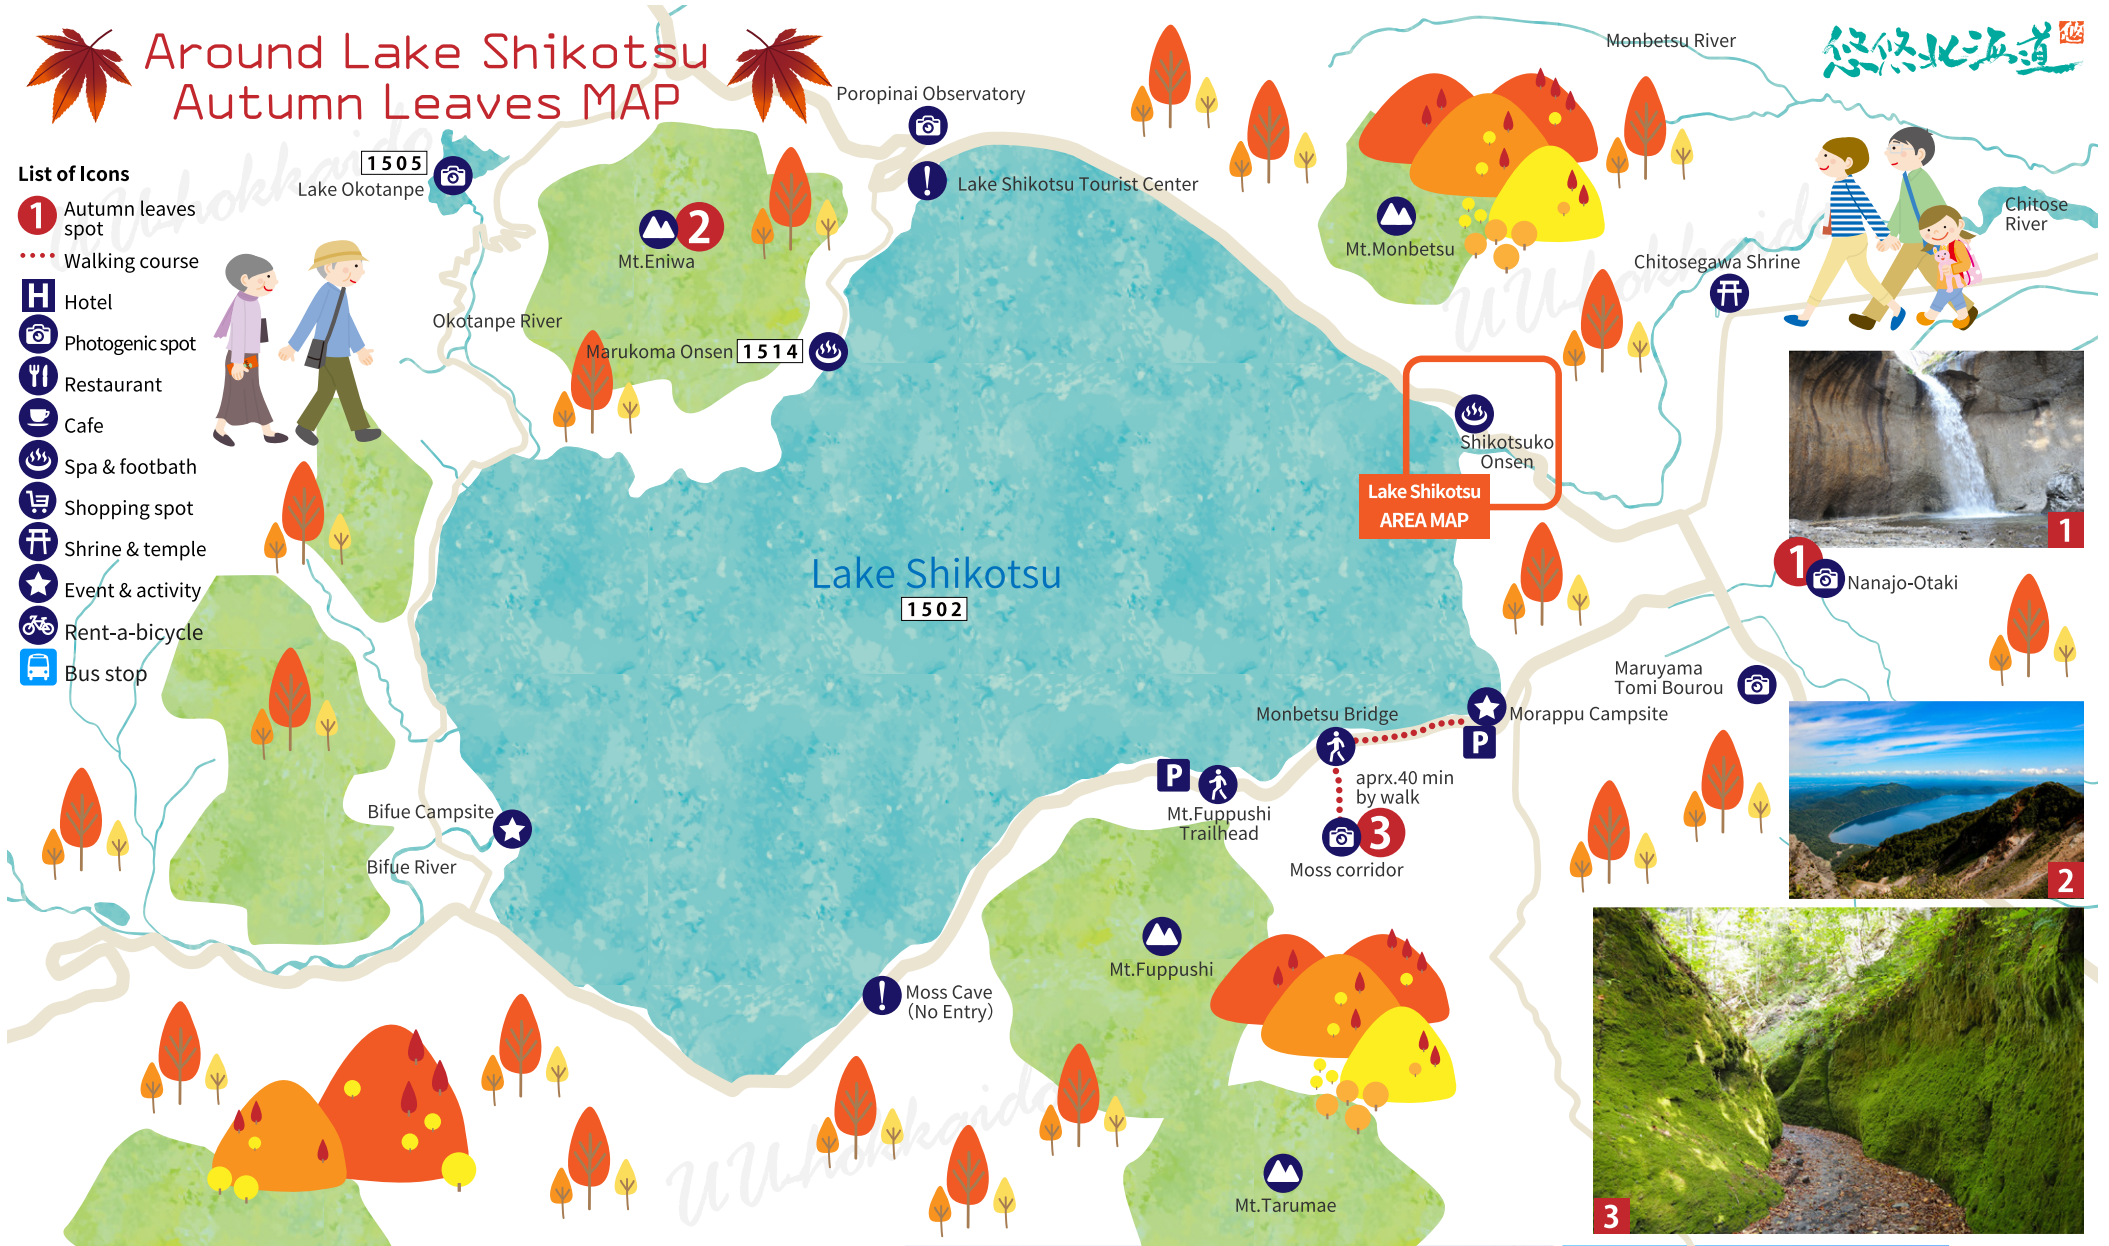

Around Lake Shikotsu Autumn Leaves MAP

- List of Icons**
- Autumn leaves spot
 - Walking course
 - Hotel
 - Photogenic spot
 - Restaurant
 - Cafe
 - Spa & footbath
 - Shopping spot
 - Shrine & temple
 - Event & activity
 - Rent-a-bicycle
 - Bus stop

- Sightseeing Spot**
- 1502 Lake Shikotsu
- 1505 Lake Okotanpe
- Information Center**
- 1503 Lake Shikotsu Visitor Center
- Onsen(Hot Spring)**
- 1514 Marukoma Onsen

Search for Nearby Places

MAP Number Search