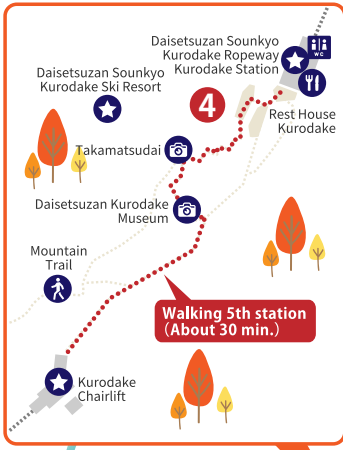

Mt. Kurodake Autumn leaves MAP

- List of Icons**
- Autumn leaves spot
 - Walking course
 - Hotel
 - Photogenic spot
 - Restaurant
 - Cafe
 - Spa & footbath
 - Shopping spot
 - Shrine & temple
 - Event & activity
 - Rent-a-bicycle
 - Bus stop

Search for Nearby Places

MAP Number Search

Sightseeing Spot

- 906** Sounkyo
- 2011** Kurodake Ropeway
- 2004** Ginga no Taki
Ryusei no Taki
- 2006** Sobakudai
- 2013** Sounkyo Mt. Daisetsu
Photo Museum

Hot Spring (Outdoor Bath)

- 2028** Kurodake no Yu

Information Center

- 2003** Sounkyo Visitor Center