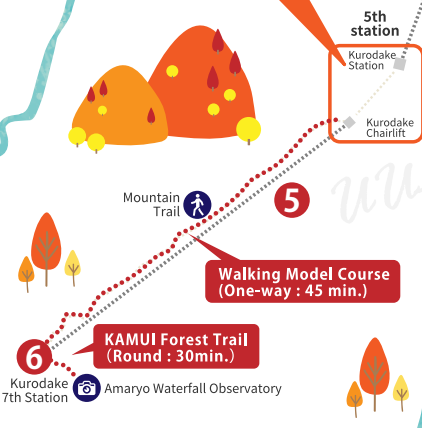

Mt. Kurodake Autumn leaves MAP

- List of Icons**
- Autumn leaves spot
 - Walking course
 - Hotel
 - Photogenic spot
 - Restaurant
 - Cafe
 - Spa & footbath
 - Shopping spot
 - Shrine & temple
 - Event & activity
 - Rent-a-bicycle
 - Bus stop

Search for Nearby Places

MAP Number Search

Sightseeing Spot

- 906** Sounkyo
- 2011** Kurodake Ropeway
- 2004** Ginga no Taki
Ryusei no Taki
- 2006** Sobakudai
- 2013** Sounkyo Mt. Daisetsu
Photo Museum

Hot Spring (Outdoor Bath)

- 2028** Kurodake no Yu

Information Center

- 2003** Sounkyo Visitor Center