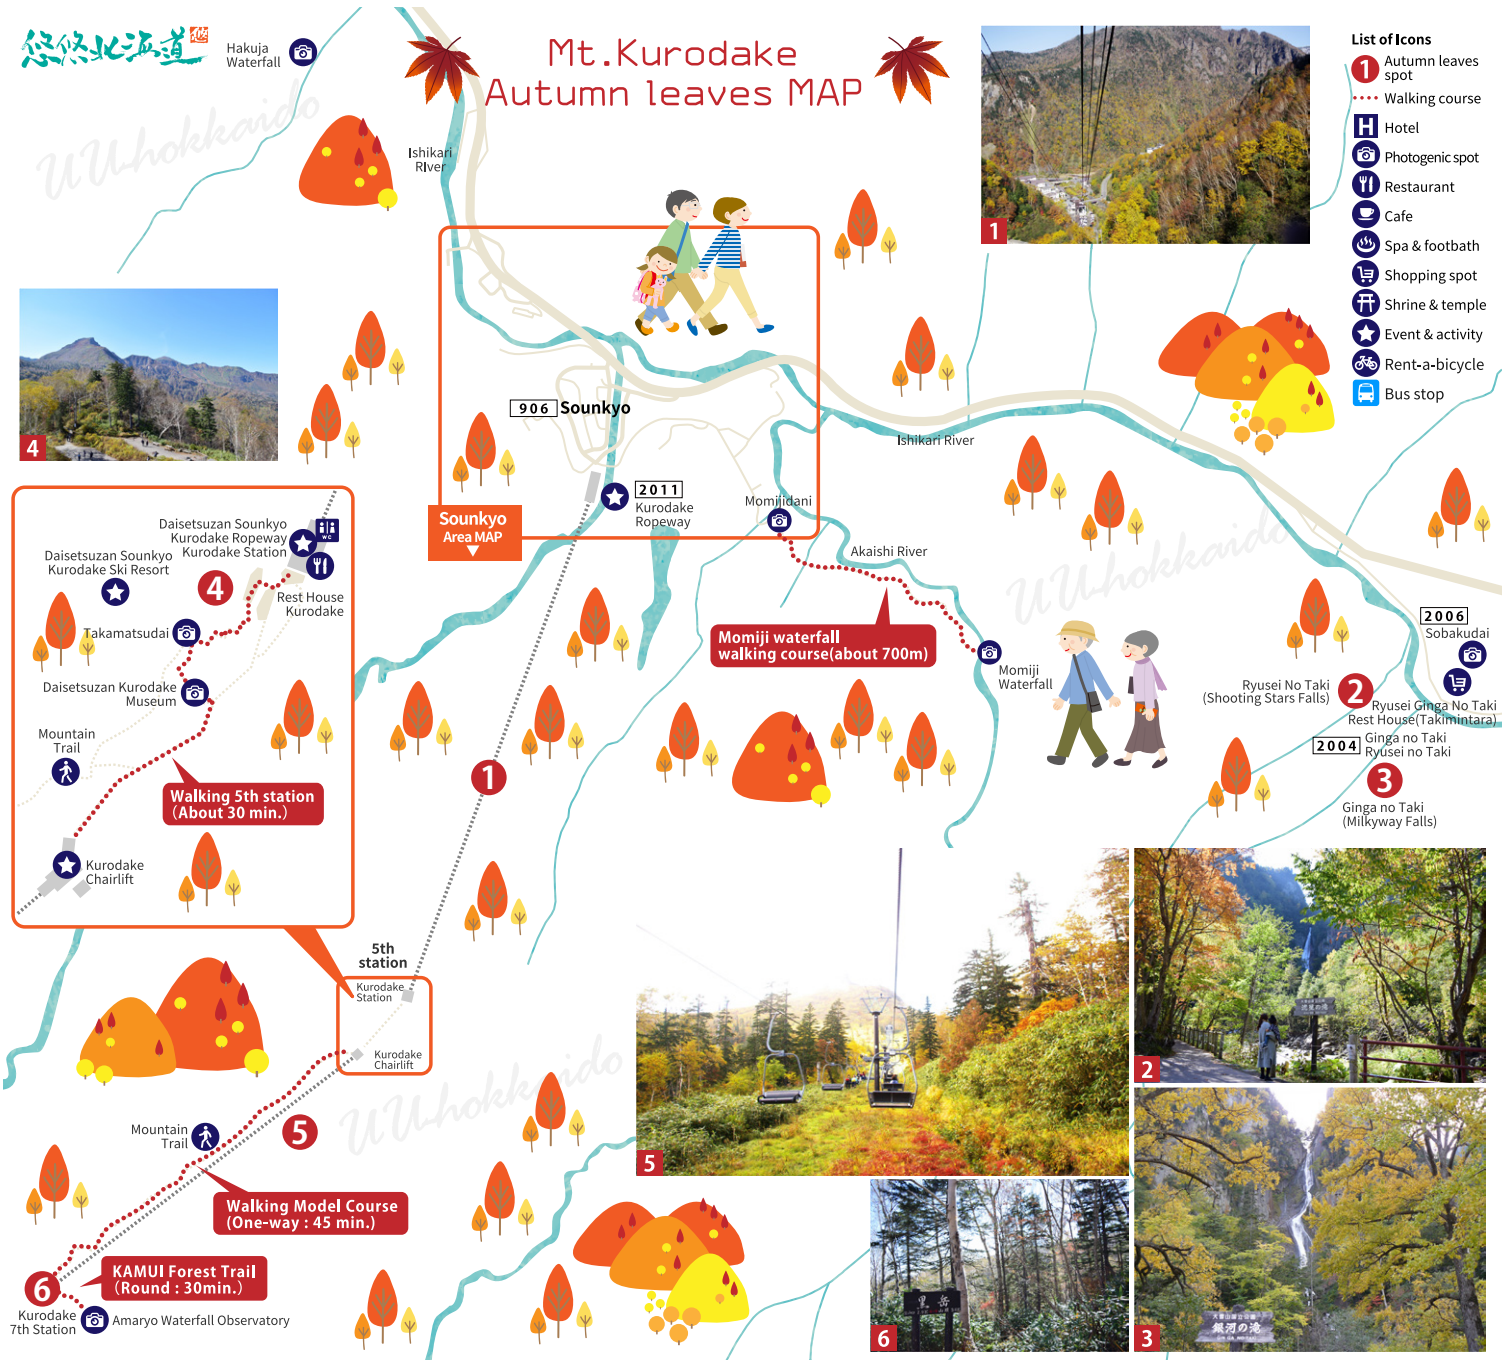

Mt. Kurodake Autumn leaves MAP

- List of Icons**
- Autumn leaves spot
 - Walking course
 - Hotel
 - Photogenic spot
 - Restaurant
 - Cafe
 - Spa & footbath
 - Shopping spot
 - Shrine & temple
 - Event & activity
 - Rent-a-bicycle
 - Bus stop

Search for Nearby Places

MAP Number Search

Sightseeing Spot

- 906** Sounkyo
- 2011** Kurodake Ropeway
- 2004** Ginga no Taki
Ryusei no Taki
- 2006** Sobakudai
- 2013** Sounkyo Mt. Daisetsu
Photo Museum

Hot Spring (Outdoor Bath)

- 2028** Kurodake no Yu

Information Center

- 2003** Sounkyo Visitor Center