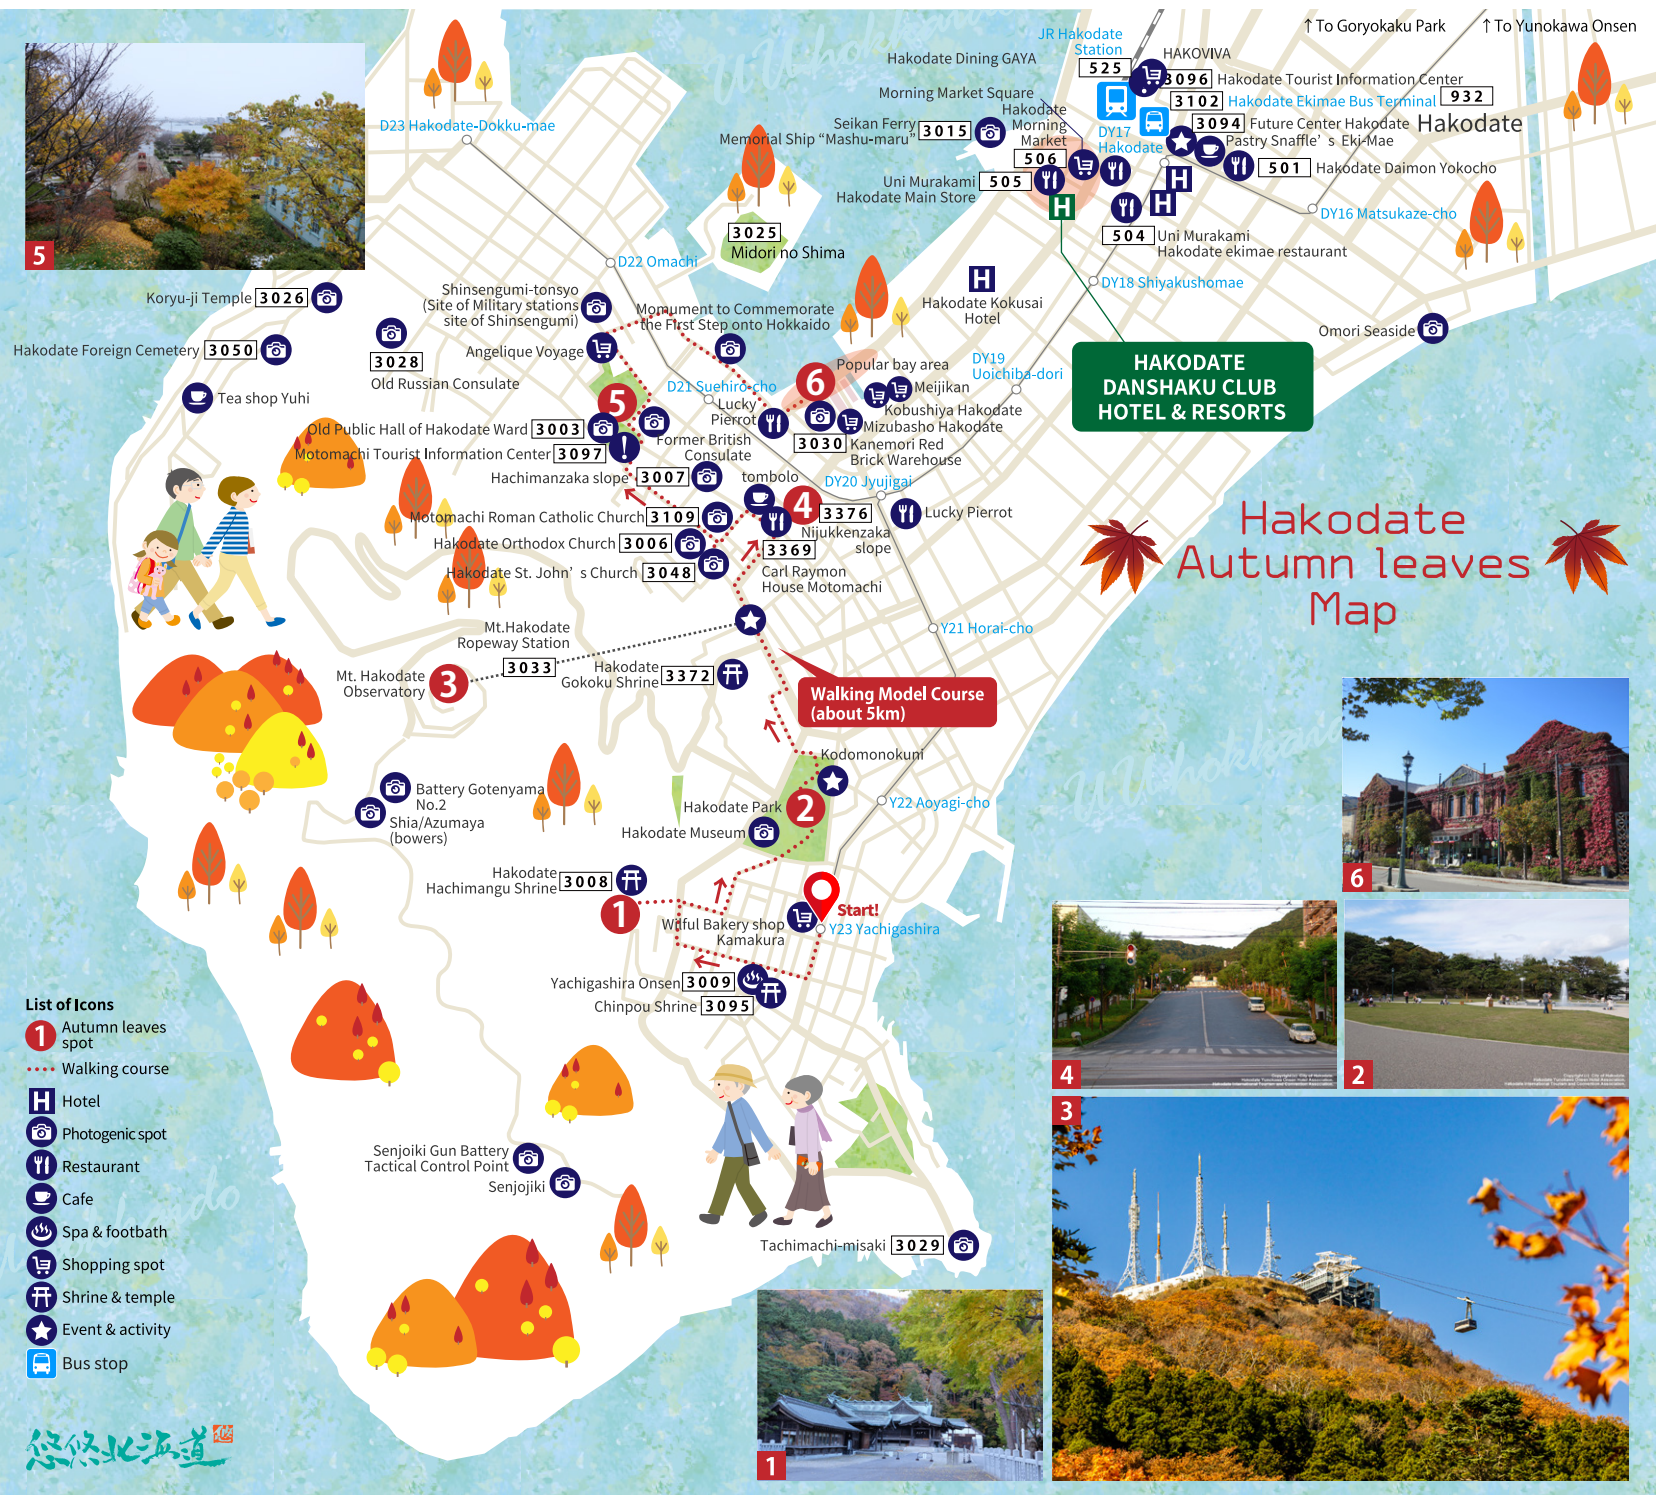

5

- List of Icons**
- 1 Autumn leaves spot
 - Walking course
 - H Hotel
 - Photogenic spot
 - Restaurant
 - Cafe
 - Spa & footbath
 - Shopping spot
 - Shrine & temple
 - Event & activity
 - Bus stop

悠々北海道

HAKODATE DANSHAKU CLUB HOTEL & RESORTS

Hakodate Autumn leaves Map

1

4

6

2

3

<http://www.uu-japan.jp/>

MAP Number Search

Search for Nearby Places

Sightseeing Spot

- 3033 Mt.Hakodate Ropeway
- 3030 Kanemori Red Brick Warehouse
- 3003 Old Public Hall of Hakodate Ward
- 3048 St. John's Church
- 3109 Motomachi Roman Catholic Church
- 3006 Hakodate Orthodox Church
- 3028 Old Russian Consulate
- 3376 Nijukkenzaka slope
- 3007 Hachimanzaka slope
- 3372 Gokoku Jinjazaka slope
- 3029 Cape Tachimachi
- 3050 Hakodate Foreigners' Cemetery
- 3025 Midori no Shima
- 3094 Future Center Hakodate
- 3015 Seikan Ferry Memorial Ship "Mashu-maru"

Information Center

- 932 Hakodate
- 3097 Motomachi Tourist Information Center
- 3096 Hakodate Tourist Information Center

Gourmet

- 504 Uni Murakami
- 505 Hakodate ekimae restaurant
- 3366 Lucky Pierrot
- 501 Hakodate Daimon Yokocho
- 3369 Raymon House
- 506 Hakodate Morning Market